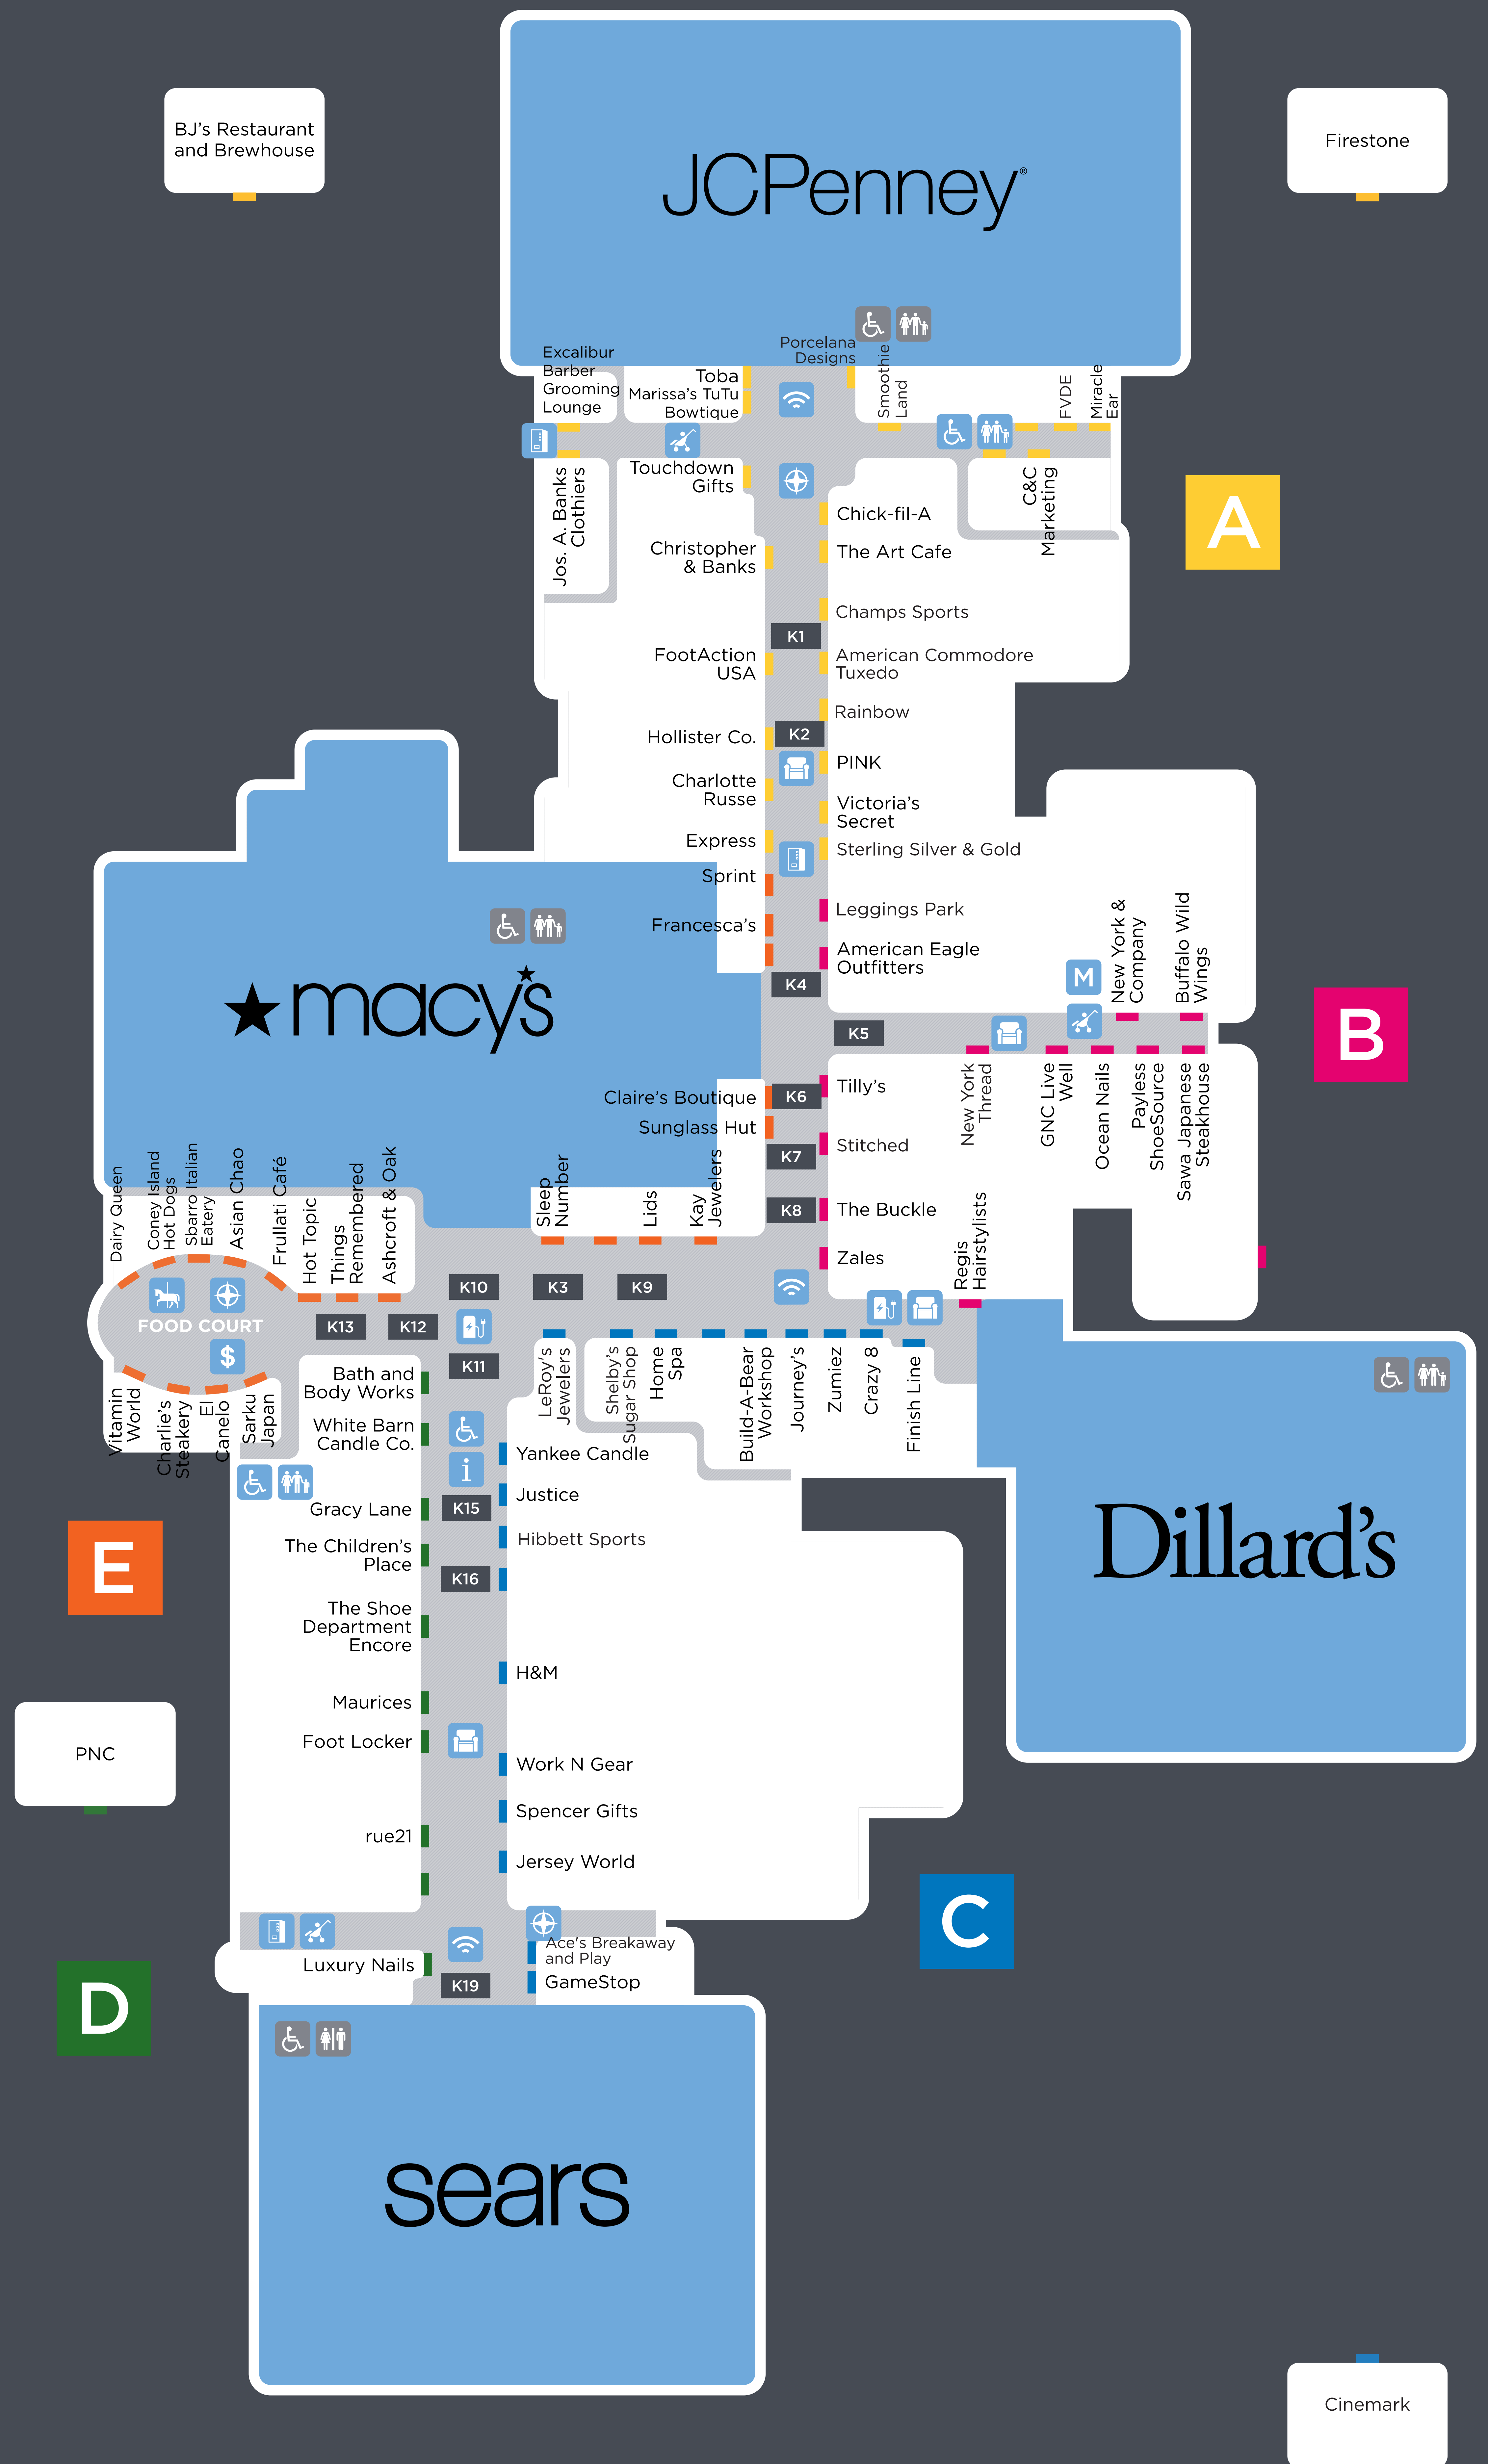

ELECTRONICS, BOOKS, MUSIC, MOVIES & CARDS

GameStop	C
----------	---

ENTERTAINMENT

Ace's Breakaway and Play	C
Art Café Studio	A
Build-A-Bear Workshop®	C
Porcelana Designs	A
Cinemark	Lot

HEALTH, DRUG STORE, BATH & BEAUTY

Asian Chao	E
Auntie Anne's Pretzels	K11
BJ's Restaurant and Brewhouse	A
Buffalo Wild Wings	B
Charley's Steakery	E
Chick-fil-A	A
Coney Island Hot Dogs	E
Dairy Queen	E
El Canelo	E
Frullati Café	E
Gloria Jean's Coffee	K-10
Sarku Japan	E
Sawa Japanese Steakhouse	B
Sbarro	E
Smoothie Land	A

SHOES & FOOTWEAR

Champs Sports	A
Finish Line	C
Foot Locker	D
Footaction USA	A
Journeys	C
Payless ShoeSource	B
Shoe Department, Encore	D

SPECIALTY RETAIL, GIFTS

Art Café Studio	A
Clare's	D
Gracy Lane	E
Hot Topic	A
Porcelana Designs	A
Shelby's Sugar Shop	C
Spencer's Gifts	C
Sunglass Hut	E
Things Remembered	E
White Barn Candle Co.	D
Yankee Candle	C

LEGEND

Ⓢ	ATM
♿	Complimentary Wheelchair
📶	Complimentary Wi-Fi
📍	Directory
🔌	Electric Device Charging Station
🚻	Family Restroom
♿	Handicap Accessible Restrooms
👤	Mall Management
🎮	Play Area
🛋	Soft Seating
🛒	Strollers
📄	Vending Machine