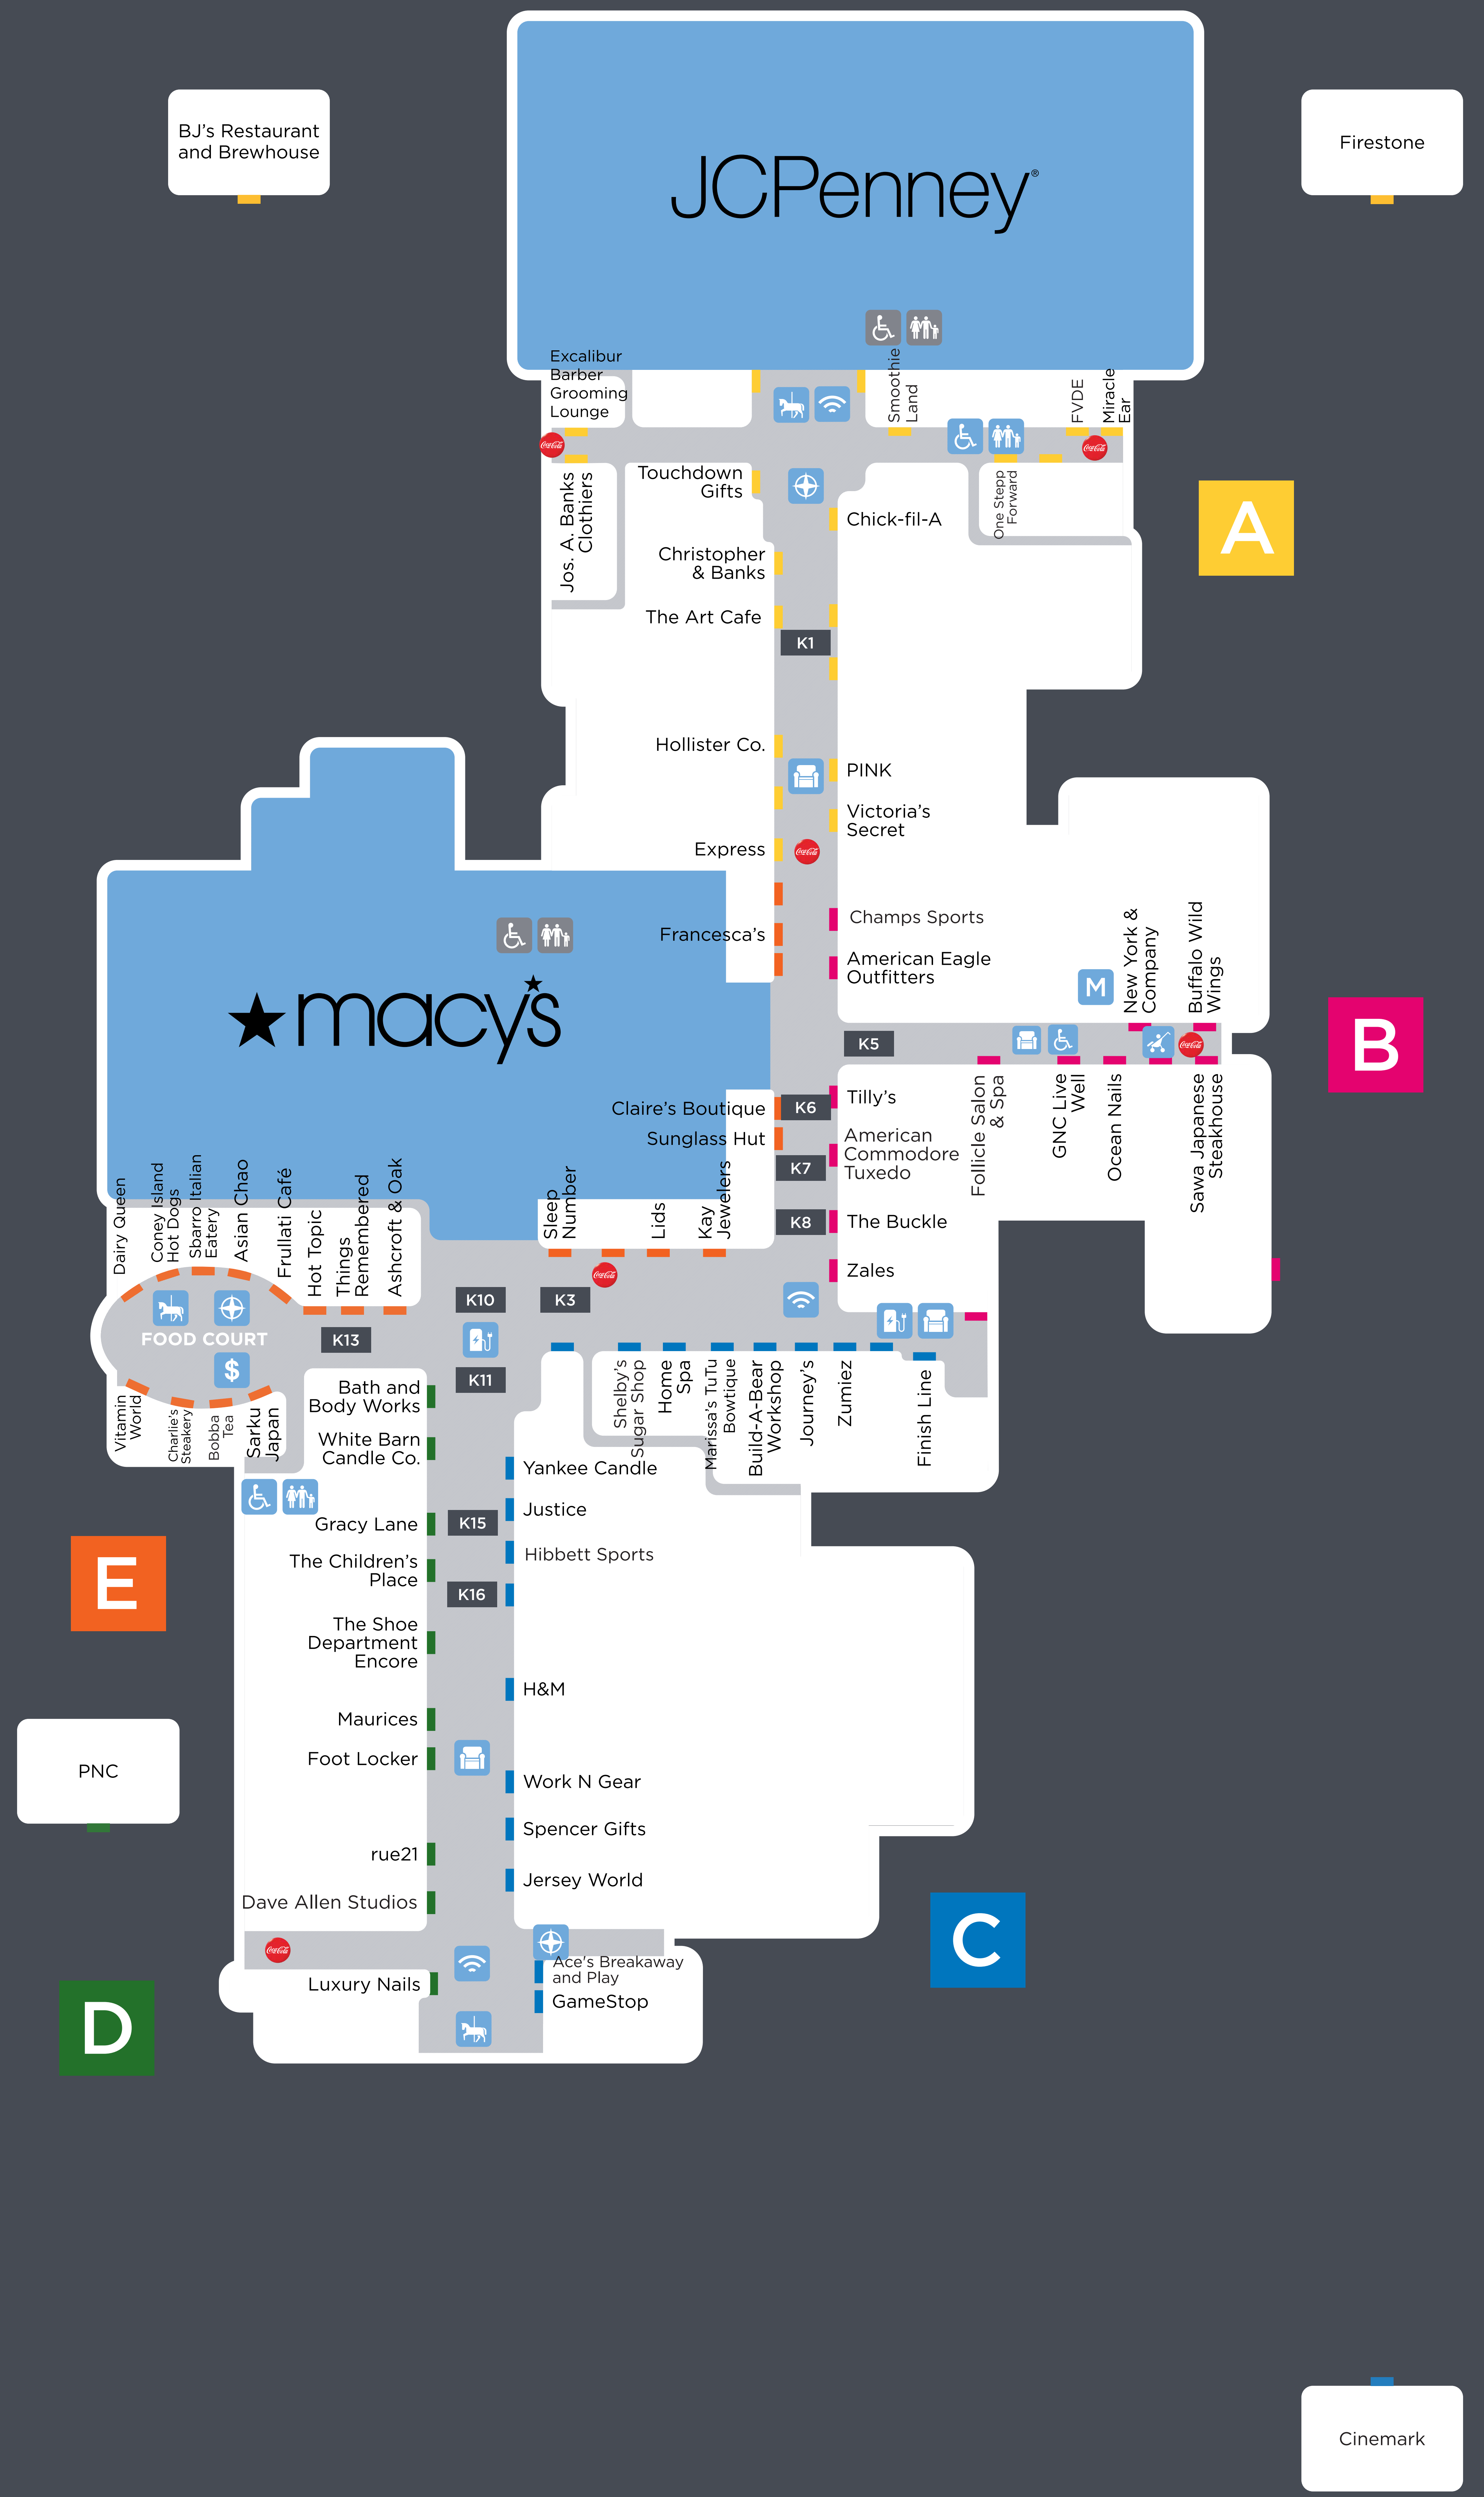

PERSONAL & PROFESSIONAL SERVICES

- Cricket Wireless ■
- Dave Allen Studios ■
- Firestone ■
- JCPenney Portraits ■
- Miracle Ear ■
- PNC Bank ■
- Southern Park Academy ■

RESTAURANTS & FOOD

- Asian Chao ■
- Auntie Anne's Pretzels ■
- BJ's Restaurant and Brewhouse ■

RESTAURANTS & FOOD CONT.

- Bobba Tea ■
- Buffalo Wild Wings ■
- Charley's Steakery ■
- Chick-fil-A ■
- Coney Island Hot Dogs ■
- Dairy Queen ■
- Frullati Café ■
- Gloria Jean's Coffee ■
- Sawa Japanese Steakhouse ■
- Sbarro ■
- Smoothie Land ■

SHOES & FOOTWEAR

- Finish Line ■
- Foot Locker ■
- Journeys ■
- One Stepp Forward ■
- Payless ShoeSource ■
- Shoe Department, Encore ■

SPECIALTY RETAIL, GIFTS

- Art Café Studio ■
- Claire's ■
- Gracy Lane ■
- Shelby's Sugar Shop ■
- Spencer's Gifts ■
- Sunglass Hut ■
- Things Remembered ■
- White Barn Candle Co. ■
- Yankee Candle ■

SPORTING GOODS & APPAREL

- Champs Sports ■
- Finish Line ■
- Hibbett Sports ■
- Jersey World ■
- Lids ■
- Touchdown Gifts ■

WOMEN'S FASHION & SPECIALTY

- American Eagle Outfitters ■
- Buckle ■
- Christopher & Banks ■
- Express ■
- Francesca's Collections ■
- H&M ■
- Hollister Co. ■
- Maurice's ■
- New York & Company ■
- Pink ■
- rue21 ■
- Tilly's ■
- Victoria's Secret ■
- Zumiez ■

LEGEND

- ATM
- Complimentary Wheelchair
- Complimentary Wi-Fi
- Directory
- Electric Device Charging Station
- Family Restroom
- Handicap Accessible Restrooms
- Mall Management
- Play Area
- Soft Seating
- Strollers
- The Yard
- Vending Machines

SOUTHERN PARK MALL

LET'S BE SOCIAL

Follow us on your favorite network. For promotions and events, visit southernparkmall.com

QUESTIONS?

Guests with general questions or those needing special assistance are encouraged to contact the mall management office at:

(330) 758-4512

MANAGED BY

WASHINGTON PRIME GROUP

blue outdoor

FOR ADVERTISING INFORMATION
CALL 1-888-759-0209