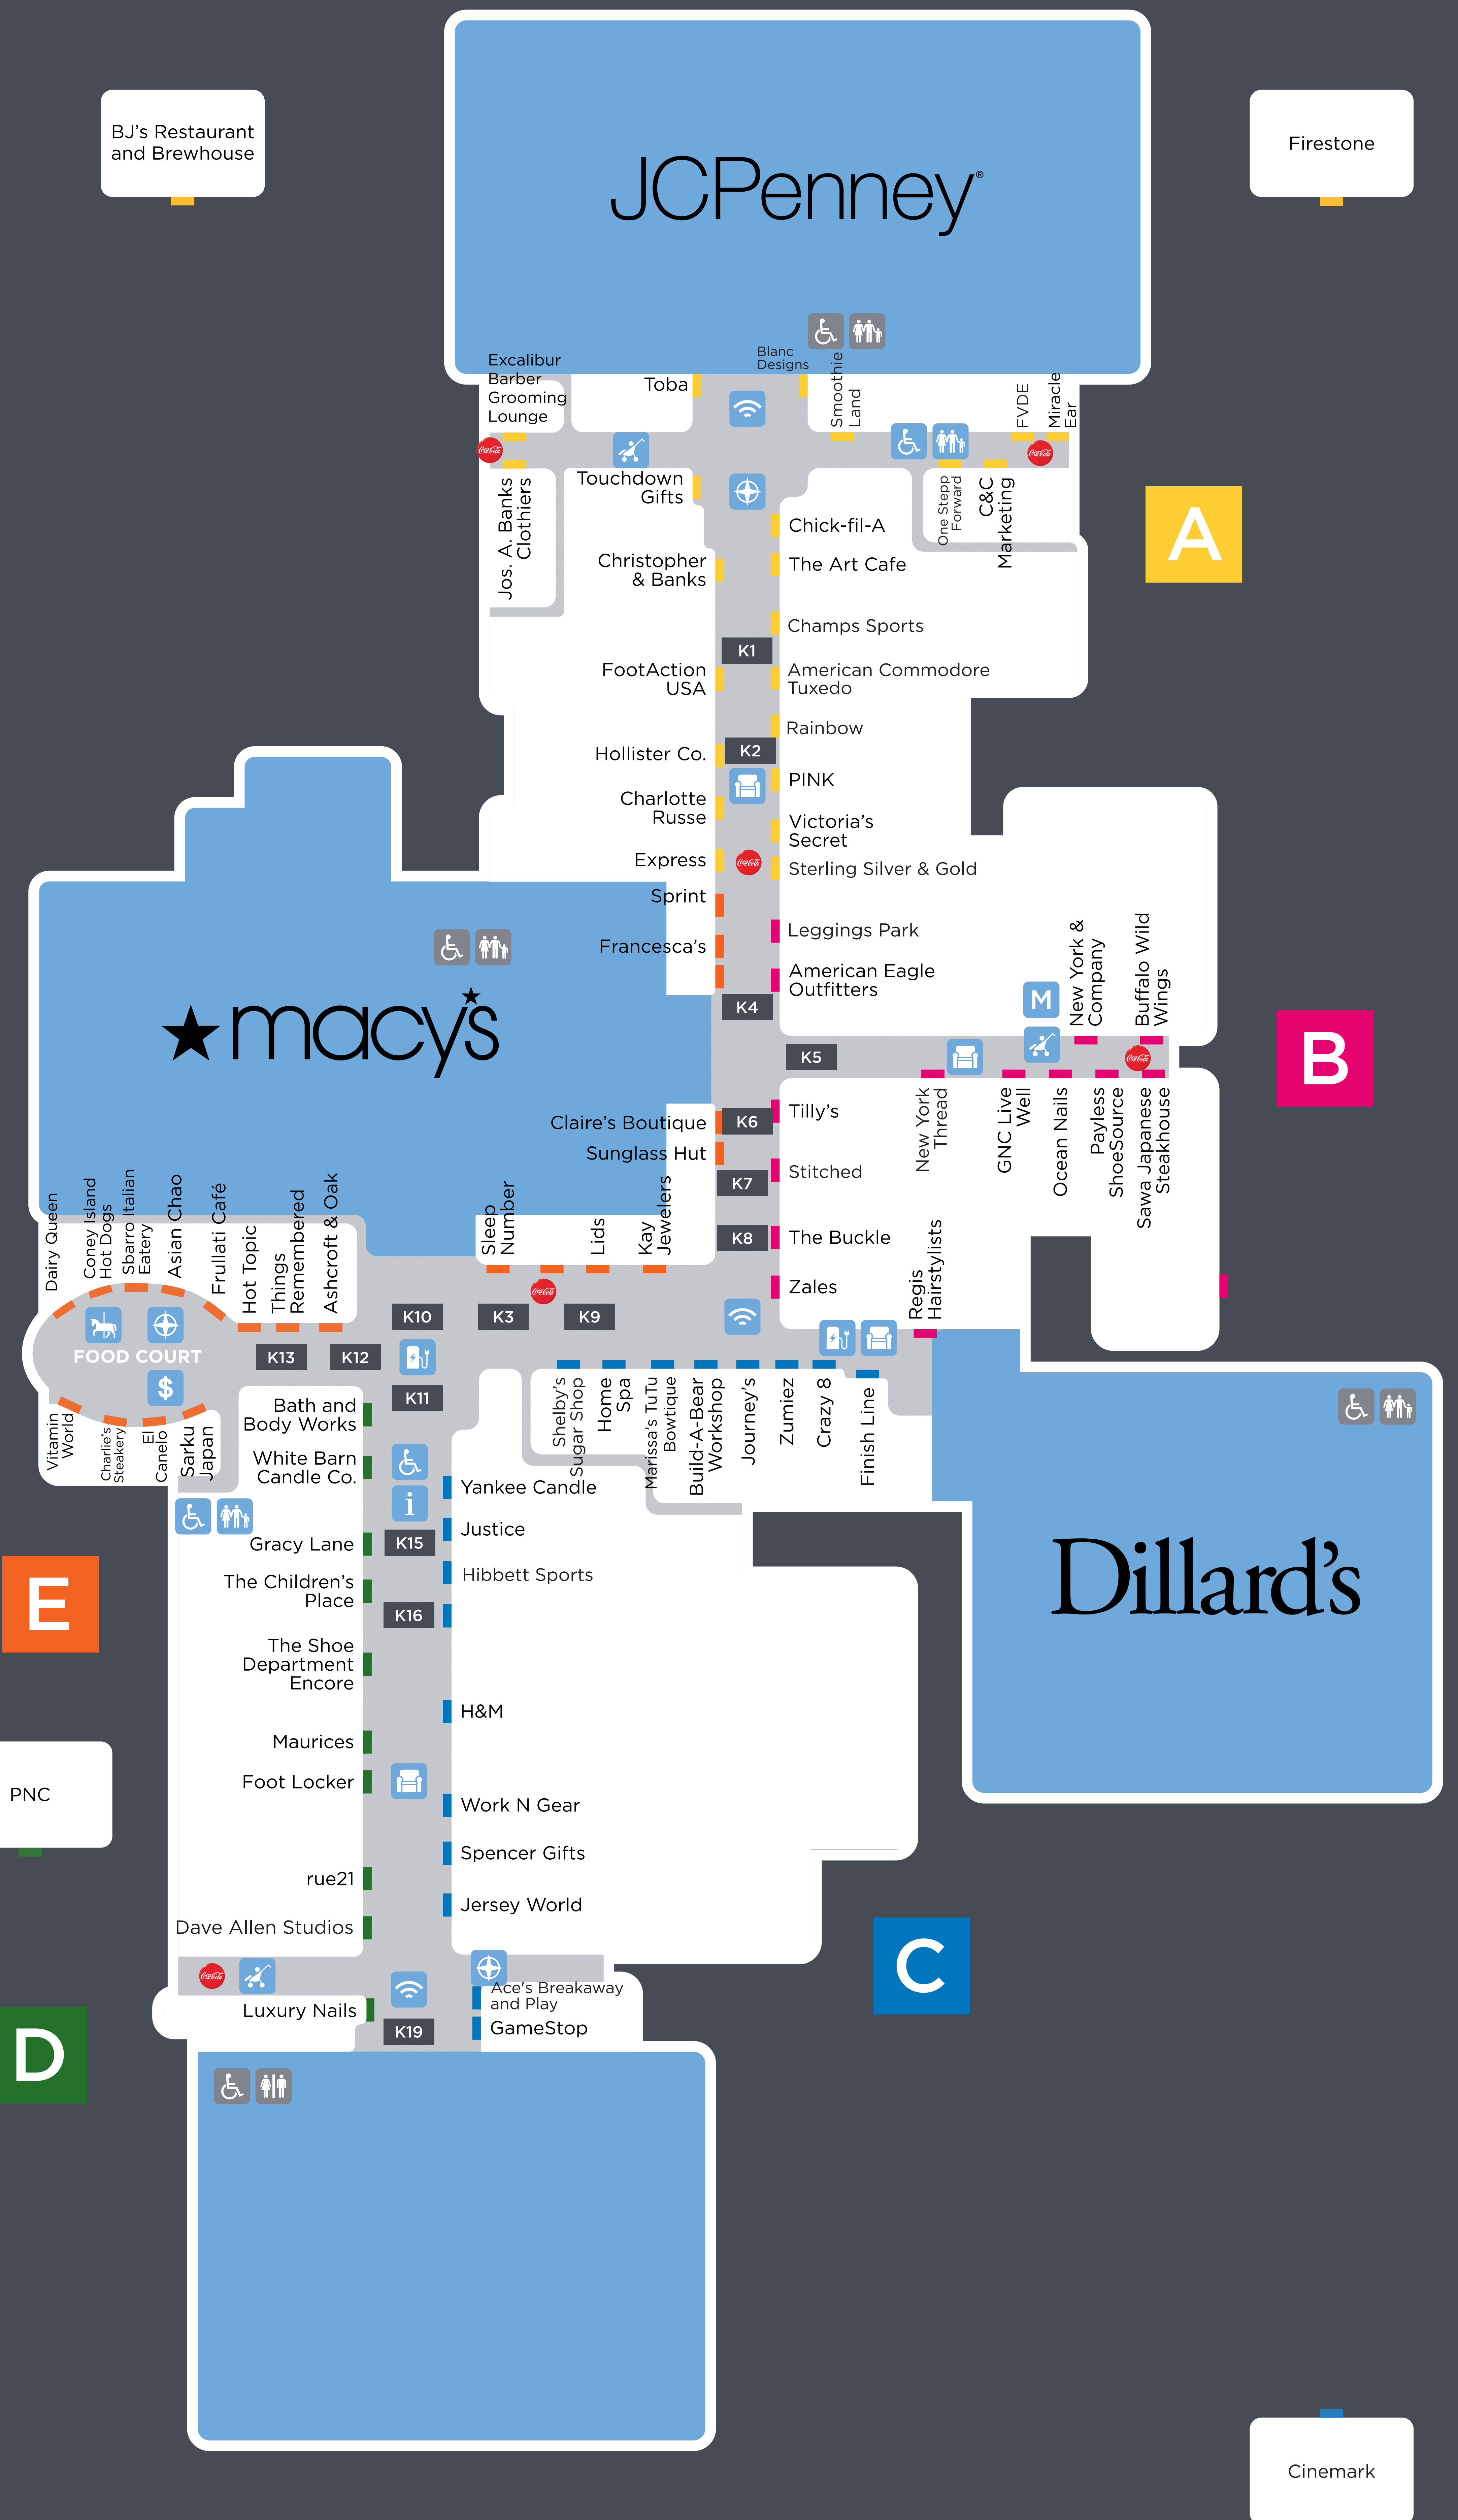

PERSONAL & PROFESSIONAL SERVICES

C & C Marketing	
Cricket Wireless	
Dave Allen Studios	
Firestone	Lot
JCPenney Portraits	JCPenney
Miracle Ear	
Percellnal Touch	
PNC Bank	Lot
Southern Park Academy	
Sprint	

RESTAURANTS & FOOD

Asian Chao	
Auntie Anne's Pretzels	
BJ's Restaurant and Brewhouse	
Buffalo Wild Wings	
Charley's Steakery	
Chick-fil-A	
Coney Island Hot Dogs	
Dairy Queen	
El Canelo	
Frullati Café	
Gloria Jean's Coffee	
Sarku Japan	
Sawa Japanese Steakhouse	
Sbarro	
Smoothie Land	

SHOES & FOOTWEAR

Champs Sports	
Finish Line	
Foot Locker	
Footaction USA	
Journeys	
One Step Forward	
Payless ShoeSource	
Shoe Department, Encore	

SPECIALTY RETAIL, GIFTS

Art Café Studio	
Blanc Designs	
Claire's	
Gracy Lane	
Hot Topic	
Shelby's Sugar Shop	
Sunglass Hut	
Sunglass Hut	
Things Remembered	
White Barn Candle Co.	
Yankee Candle	

SPORTING GOODS & APPAREL

Champs Sports	
Finish Line	
Hibbett Sports	
Jersey World	
Lids	
Touchdown Gifts	

WOMEN'S FASHION & SPECIALTY

American Eagle Outfitters	
Buckle	
Charlotte Russe	
Christopher & Banks	
Express	
Francesca's Collections	
H&M	
Hollister Co.	
Leggings Park	
Maurice's	
New York & Company	
Pink	
Rainbow	
rue21	
Tilly's	
Toba	
Victoria's Secret	
Zumiez	

LEGEND

	ATM
	Complimentary Wheelchair
	Complimentary Wi-Fi
	Directory
	Electric Device Charging Station
	Family Restroom
	Handicap Accessible Restrooms
	Mall Management
	Play Area
	Soft Seating
	Strollers
	Vending Machines

LET'S BE SOCIAL

Follow us on your favorite network. For promotions and events, visit southernparkmall.com

QUESTIONS?

Guests with general questions or those needing special assistance are encouraged to contact the mall management office at:

(330) 758-4512

MANAGED BY

WASHINGTON PRIME GROUP

FOR ADVERTISING INFORMATION CALL 1-888-759-0209