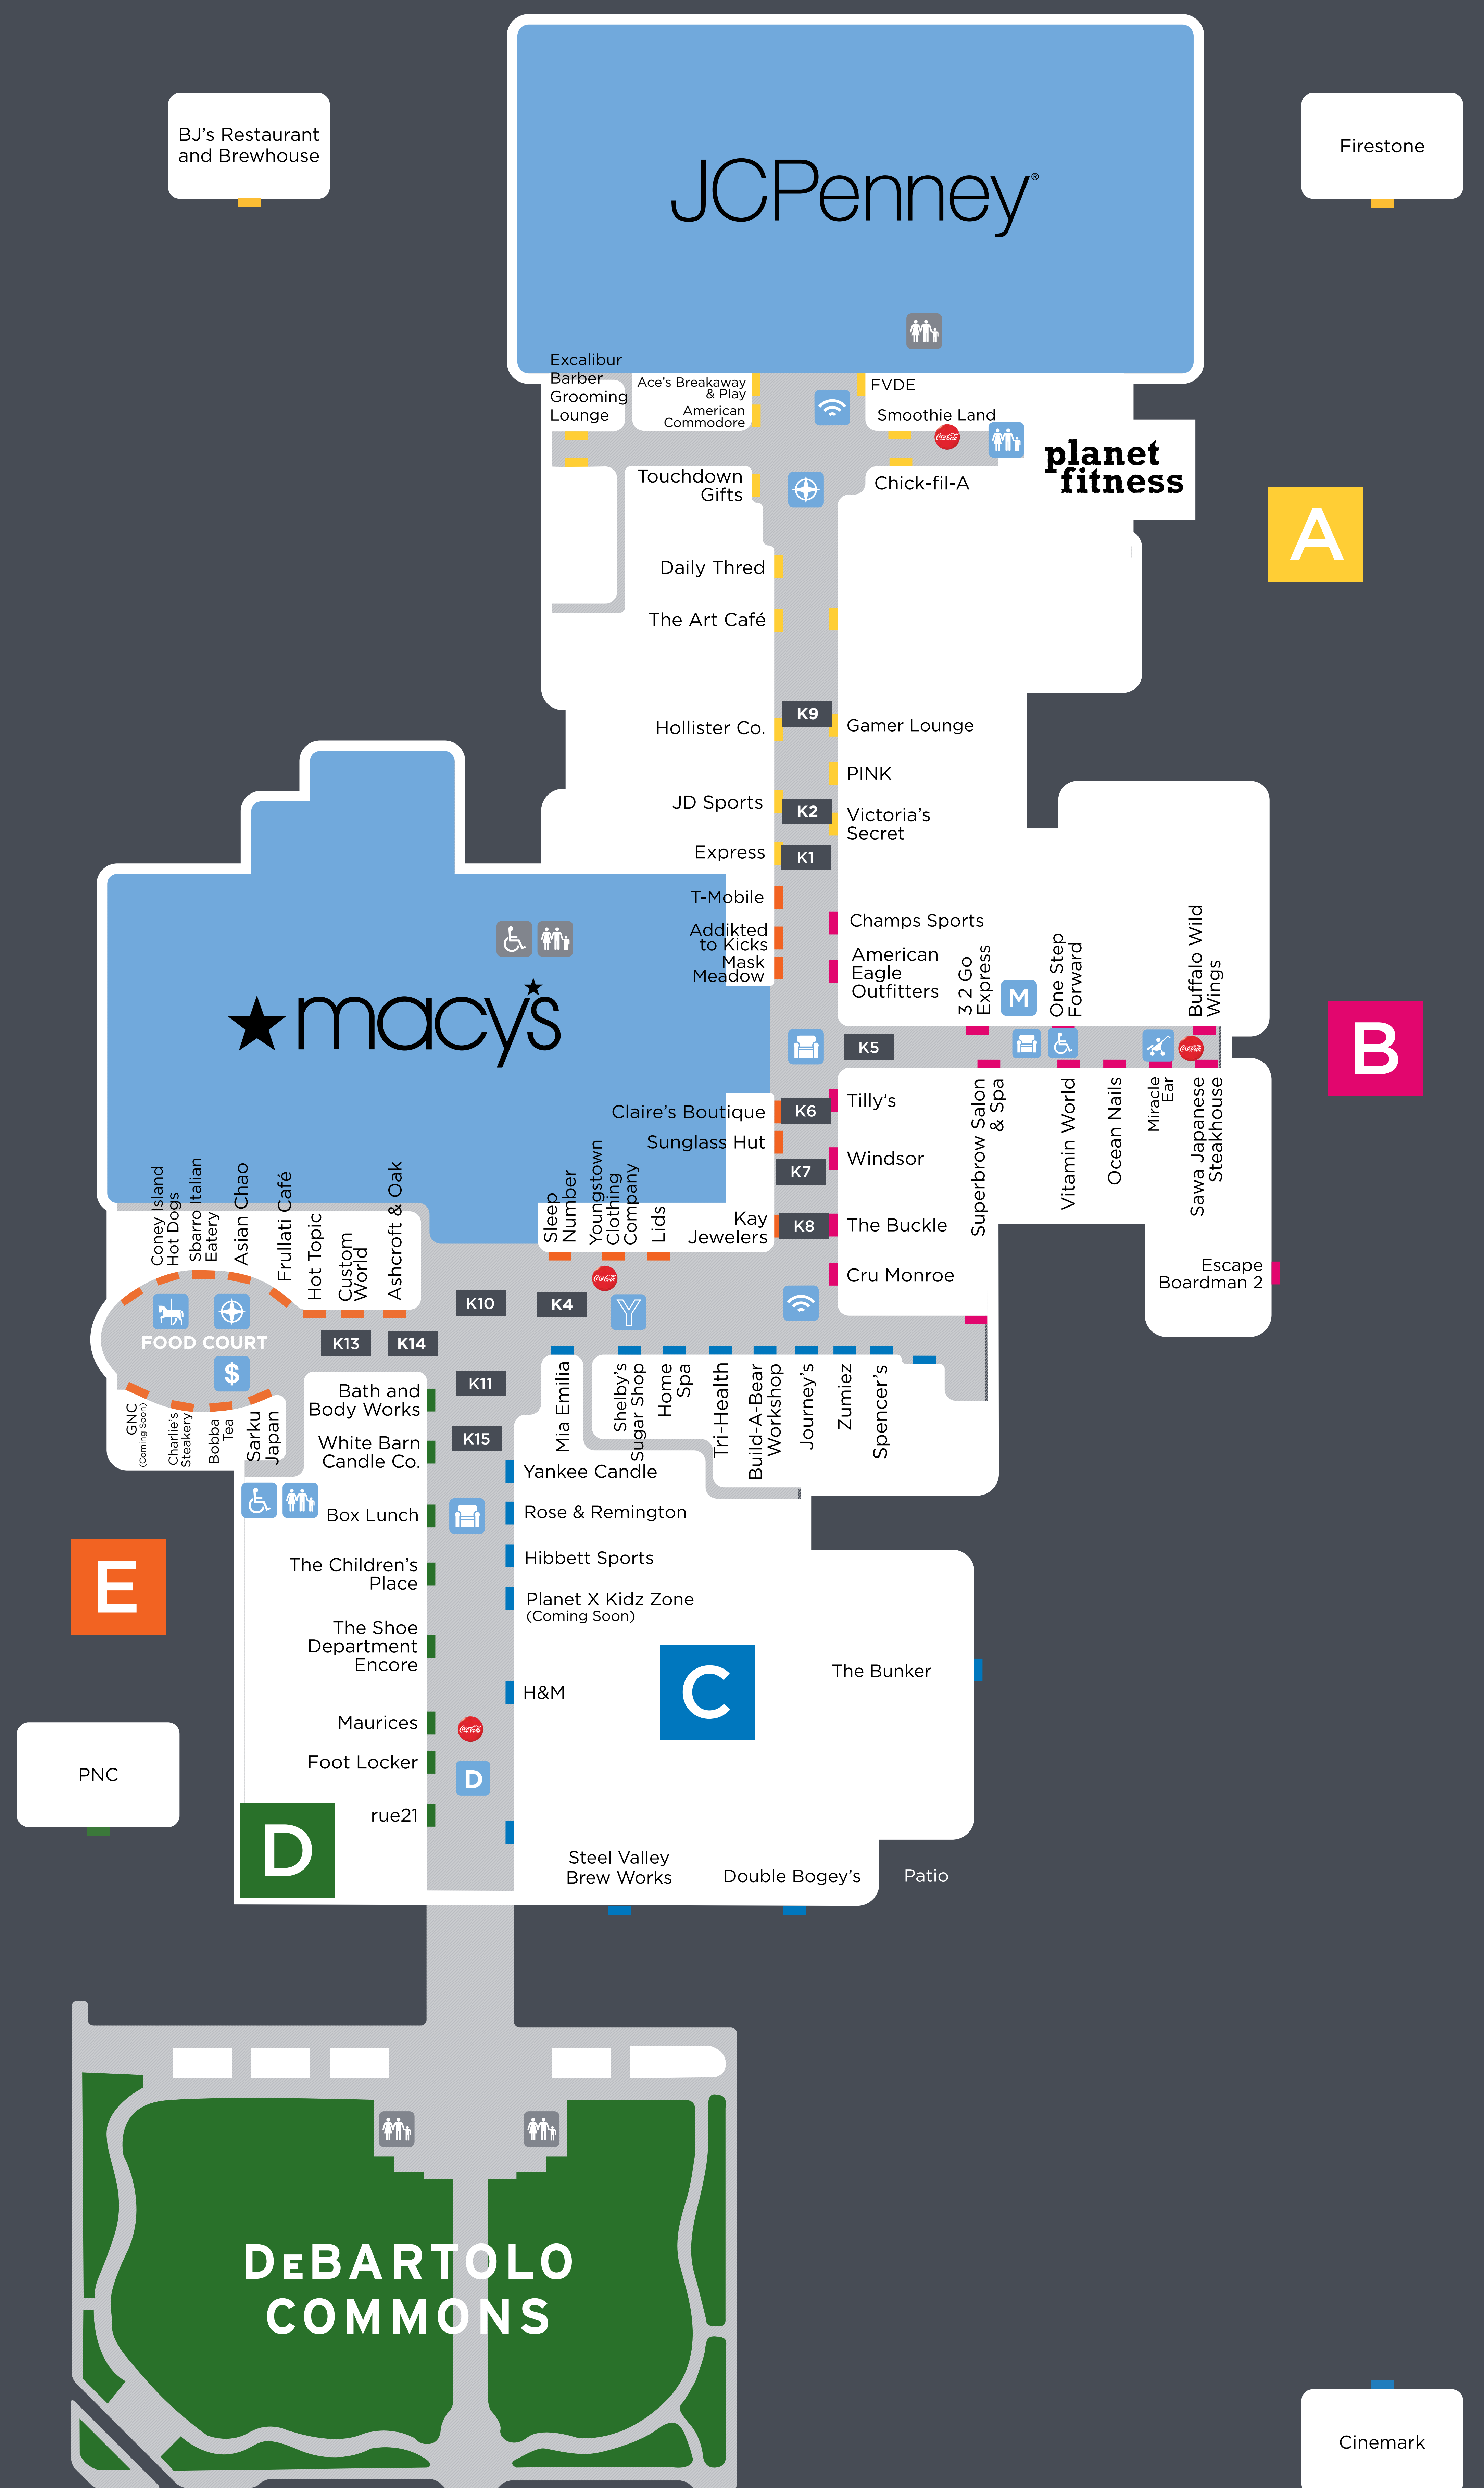

PERSONAL & PROFESSIONAL SERVICES

- Firestone Lot
- JCPenney Portraits JCPenney
- Miracle Ear B
- Mobile Xpress K4
- PNC Bank Lot
- T-Mobile E

RESTAURANTS & FOOD

- 3 2 Go Express B
- Asian Chao E
- Auntie Anne's Pretzels K11
- BJ's Restaurant and Brewhouse A
- Bobba Tea E
- Buffalo Wild Wings B
- Charley's Steakery E
- Choney-fil-A A
- Coney Island Hot Dogs E
- Double Bogey's C
- Frullati Café E
- Gloria Jean's Coffee K-10
- Sarku Japan E
- Sawa Japanese Steakhouse B
- Sbarro E
- Smoothie Land A
- Steel Valley Brew Works C

SHOES & FOOTWEAR

- Champs Sports E
- Champs Sports B
- Foot Locker D
- JD Sports A
- Journeys C
- One Step Forward B
- Shoe Department, Encore D

SPECIALTY RETAIL, GIFTS

- Art Café Studio A
- BoxLunch D
- Claire's E
- Custom World E
- Hot Topic E
- Mia Emilia C
- Pups Path K9
- Shelby's Sugar Shop C
- Spencer's Gifts C
- Spencer's Gifts E
- White Barn Candle Co. D
- Yankee Candle C

SPORTING GOODS & APPAREL

- Champs Sports B
- Hibbett Sports C
- JD Sports A
- Lids E
- Touchdown Gifts A

WOMEN'S FASHION & SPECIALTY

- BoxLunch B
- BoxLunch D
- Buckle B
- Cru Monroe B
- Express A
- H&M C
- Hollister Co. A
- Maurices D
- PINK A
- Rose & Remington C
- rue21 D
- Tilly's B
- Victoria's Secret A
- Windsor B
- Zumiez C

LEGEND

- $ ATM
- ♿ Complimentary Wheelchair
- 📶 Complimentary Wi-Fi
- D DeBartolo Commons Legacy Exhibit
- 📁 Directory
- 🚻 Family Restroom
- ♿ Handicap Accessible Restrooms
- M Mall Management
- 🎮 Play Area
- 🪑 Soft Seating
- 🛒 Strollers
- Y The Yard
- 🚰 Vending Machines

SOUTHERN PARK MALL

LET'S BE SOCIAL

Follow us on your favorite network. For promotions and events, visit southernparkmall.com

QUESTIONS?

Getting with general questions or those needing special assistance are encouraged to contact the mall management office at:

(330) 758-4512

MANAGED BY

WASHINGTON PRIME GROUP

FOR ADVERTISING INFORMATION CALL 1-888-759-0209