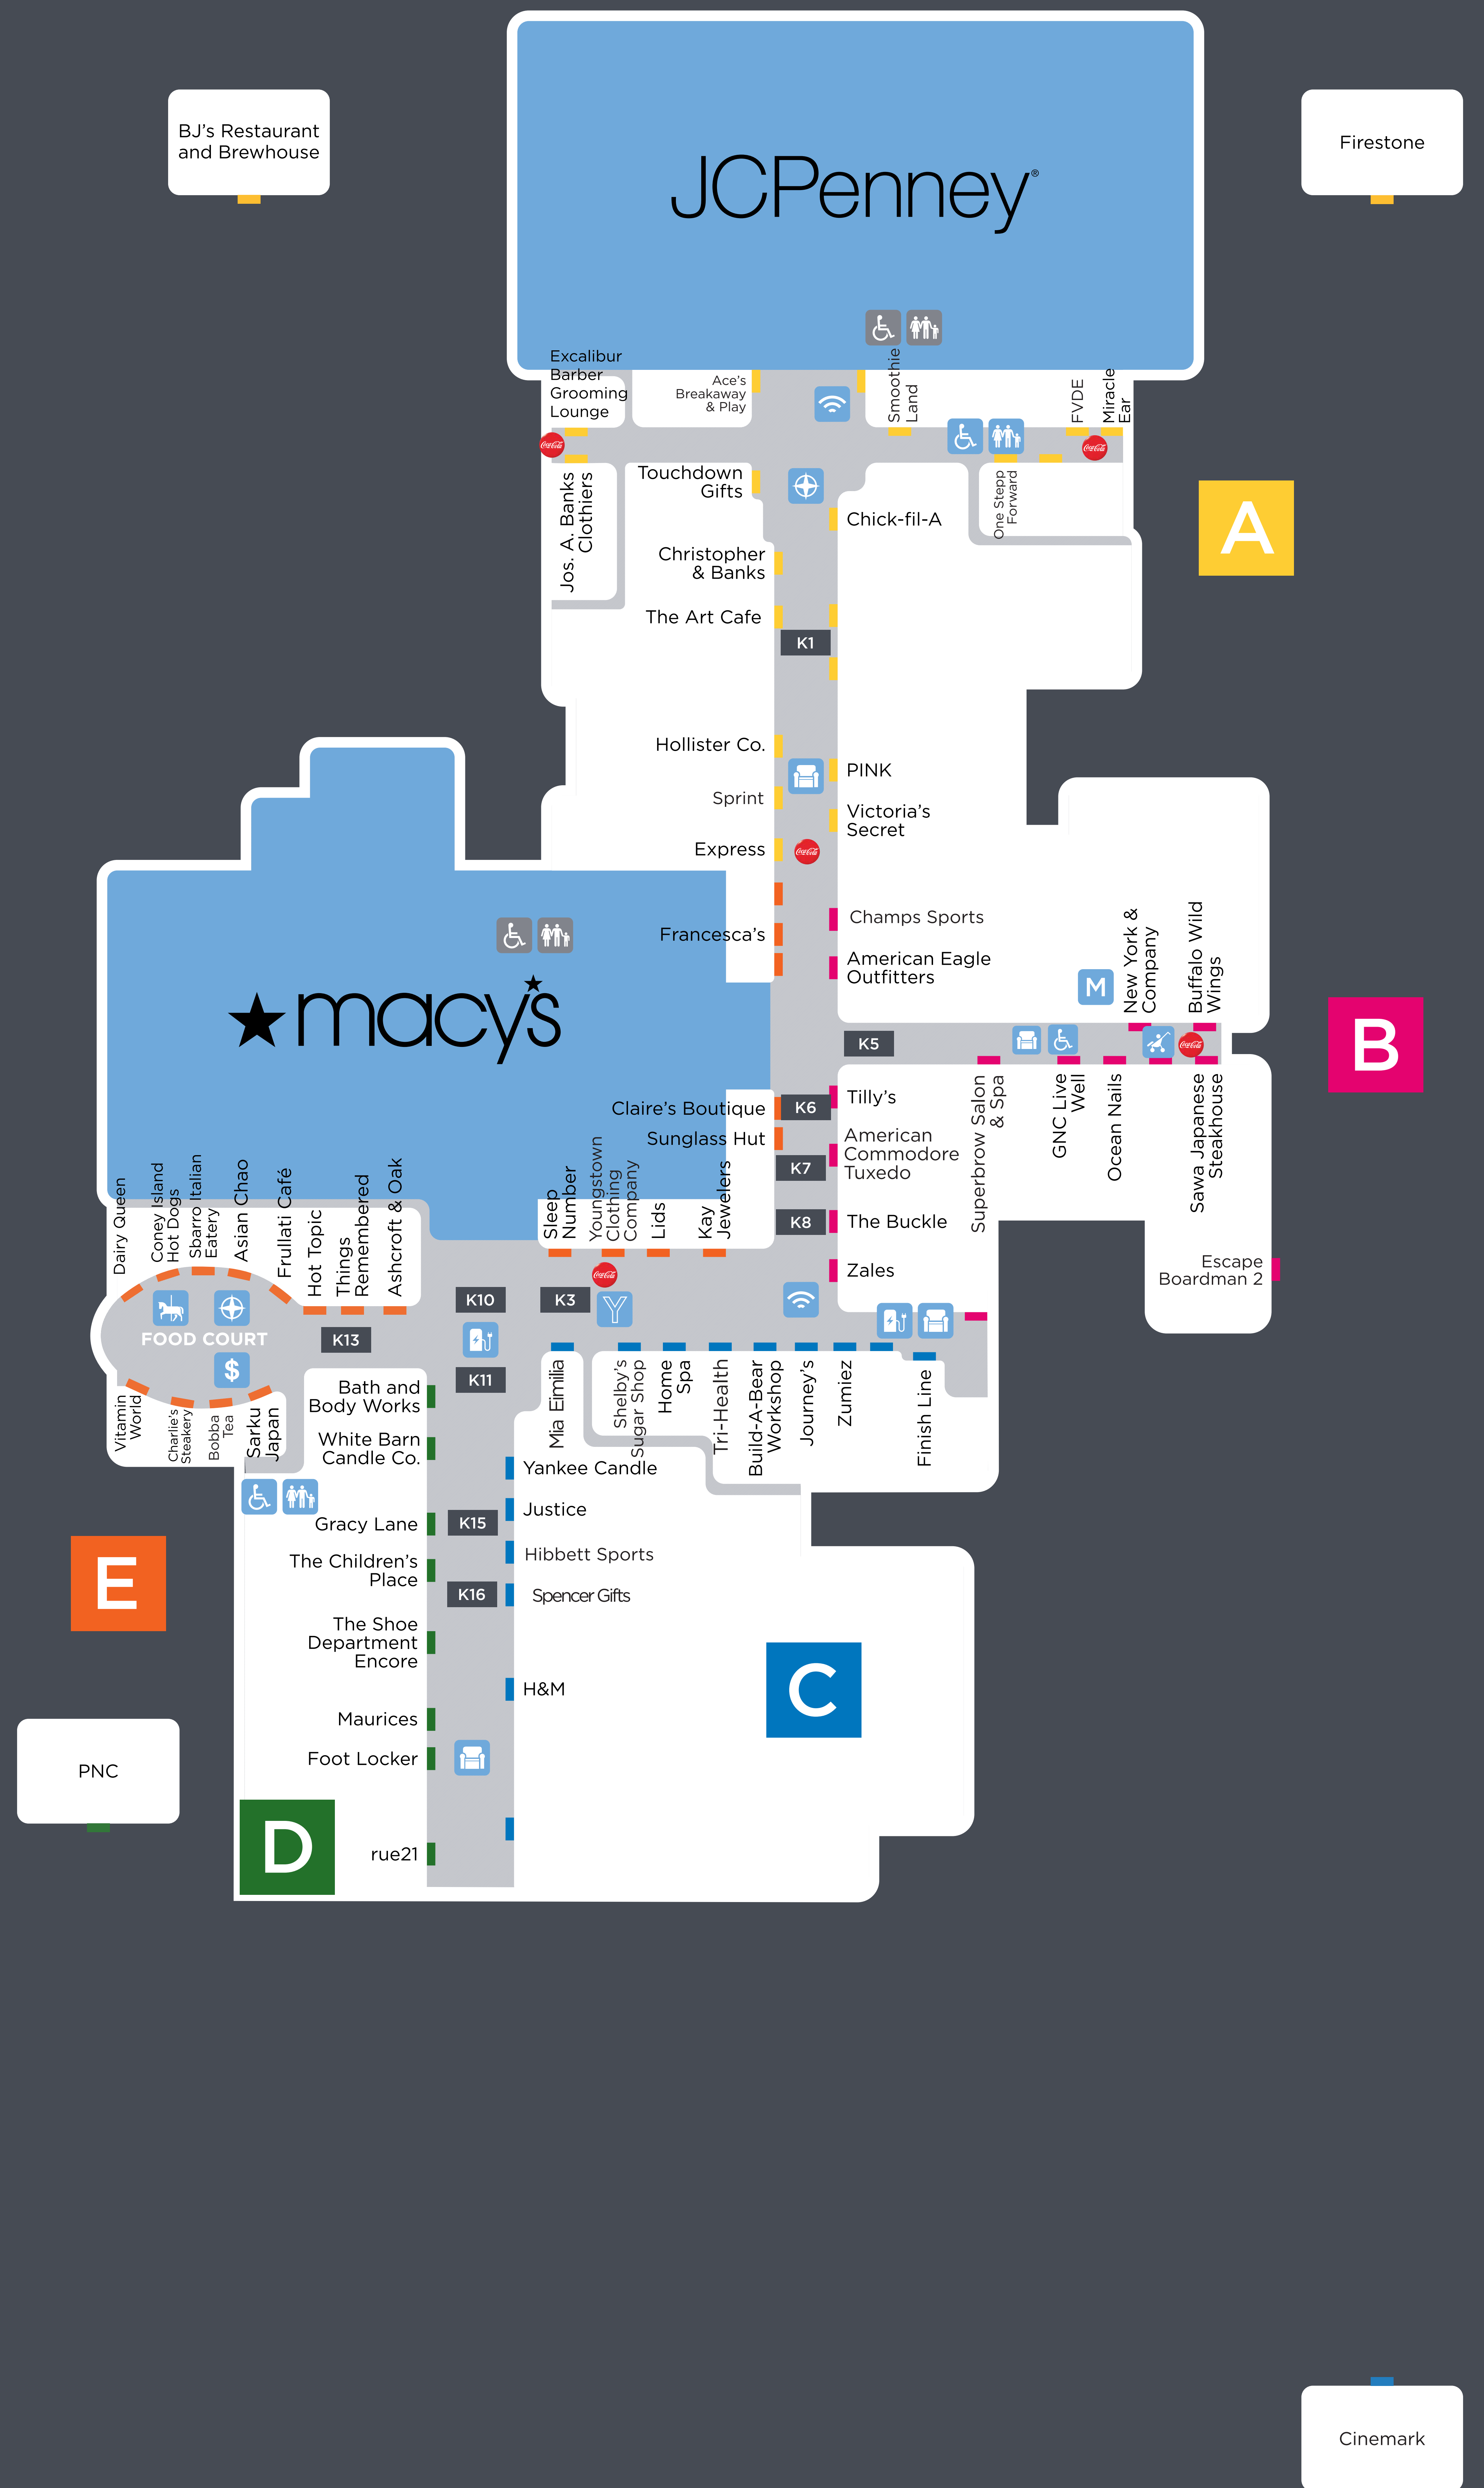

PERSONAL & PROFESSIONAL SERVICES

- Cricket Wireless ■
- Firestone ■
- JCPenney Portraits ■
- Miracle Ear ■
- PNC Bank ■
- Sprint ■

RESTAURANTS & FOOD

- Asian Chao ■
- Auntie Anne's Pretzels ■
- BJ's Restaurant and Brewhouse ■
- Bobba Tea ■
- Buffalo Wild Wings ■
- Charley's Steakery ■
- Chick-fil-A ■
- Coney Island Hot Dogs ■

RESTAURANTS & FOOD CONT.

- Dairy Queen ■
- Frullati Café ■
- Gloria Jean's Coffee ■
- Sarku Japan ■
- Sawa Japanese Steakhouse ■
- Sbarro ■
- Smoothie Land ■

SHOES & FOOTWEAR

- Champs Sports ■
- Finish Line ■
- Foot Locker ■
- Journeys ■
- One Stepp Forward ■
- Payless ShoeSource ■
- Shoe Department, Encore ■

SPECIALTY RETAIL, GIFTS

- Art Café Studio ■
- Claire's ■
- Gracy Lane ■
- Hot Topic ■
- Shelby's Sugar Shop ■
- Spencer's Gifts ■
- Sunglass Hut ■
- Things Remembered ■
- White Barn Candle Co. ■
- Yankee Candle ■

SPORTING GOODS & APPAREL

- Champs Sports ■
- Finish Line ■
- Hibbett Sports ■
- Lids ■
- Touchdown Gifts ■

WOMEN'S FASHION & SPECIALTY

- American Eagle Outfitters ■
- Buckle ■
- Christopher & Banks ■
- Express ■
- Francesca's Collections ■
- H&M ■
- Hollister Co. ■
- Maurice's ■
- New York & Company ■
- Pink ■
- rue21 ■
- Tilly's ■
- Victoria's Secret ■
- Zumiez ■

LEGEND

- ATM
- Complimentary Wheelchair
- Complimentary Wi-Fi
- Directory
- Electric Device Charging Station
- Family Restroom
- Handicap Accessible Restrooms
- Mall Management
- Play Area
- Soft Seating
- Strollers
- The Yard
- Vending Machines

SOUTHERN PARK MALL

LET'S BE SOCIAL

Follow us on your favorite network. For promotions and events, visit southernparkmall.com

QUESTIONS?

Getting with general questions or those needing special assistance are encouraged to contact the mall management office at:

(330) 758-4512

MANAGED BY

WASHINGTON PRIME GROUP

FOR ADVERTISING INFORMATION
CALL 1-888-759-0209